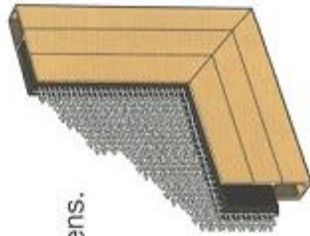

# Security Doors

## Amplimesh Clearguard Security Doors

Renma proudly presents Amplimesh ClearGuard, the security door that doesn't look like a security door.

ClearGuard combines the unobtrusive appearance of flywire with the absolute protection of finely woven stainless steel mesh. Every bit as secure as grille-type security doors, but far more welcoming for your family and friends.