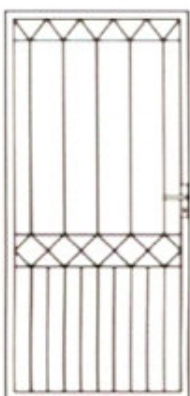

STEEL SECURITY DOORS

MADE FROM 50mm X 20 mm STEEL FRAMES

INVERNESS