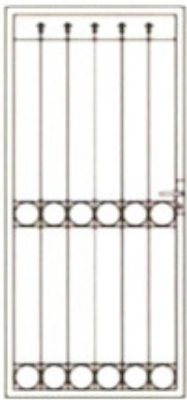

KENSINGTON