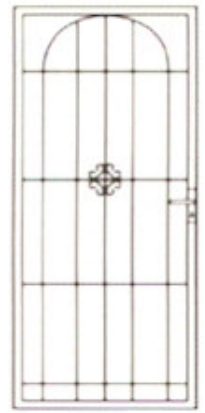

STEEL SECURITY DOORS

MADE FROM 50mm X 20 mm STEEL FRAMES

THAMES