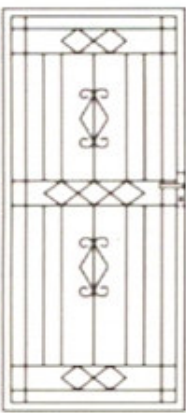

STEEL SECURITY DOORS

MADE FROM 50mm X 20 mm STEEL FRAMES

decorative

diamond

HERITAGE A

HERITAGE B

HERITAGE C

HERITAGE D