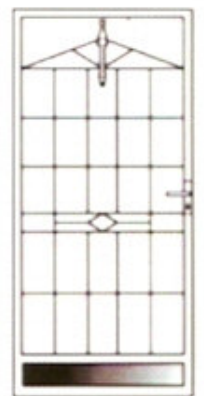

STEEL SECURITY DOORS

MADE FROM 50mm X 20 mm STEEL FRAMES

LINTON