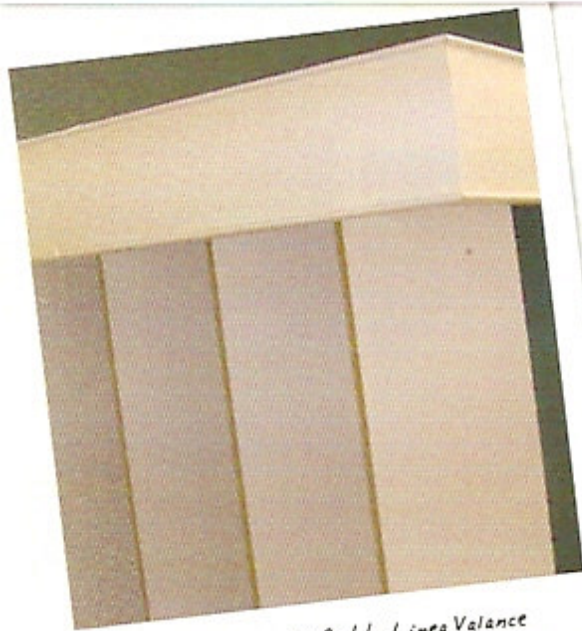

Linea Valance Mitred Corner with matching urban shade fabric

Vertical blind with Cotta Linea Valance

Roller blind & Linea Valance in matching fabrics

linea valance system

Shaw Linea Valance System is the perfect low-cost and appealing decor finish to roller, vertical and panel screen blinds.

Made from heavy duty PVC, Shaw Linea Valance is available in 3 trend colours: White, Cotta (Cream) and Cedar.

Shaw Linea Valance has been specially designed so matching fabric can be inserted to give you an endless array of decorating possibilities.