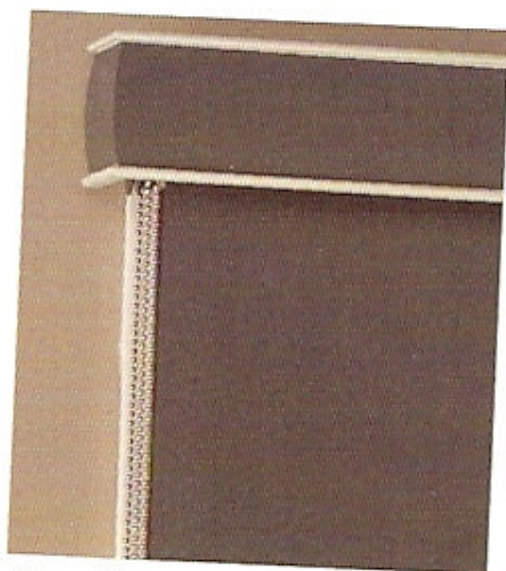

Panel Screen with Linea Valance in matching urban shade fabric

Double Bracket Blind without Linea Valance

Double Bracket Blind with Linea Valance

linea valance system

Shaw Linea Valance System is the perfect low-cost and appealing decor finish to roller, vertical and panel screen blinds.

Made from heavy duty PVC, Shaw Linea Valance is available in 3 trend colours: White, Cotta (Cream) and Cedar.

Shaw Linea Valance has been specially designed so matching fabric can be inserted to give you an endless array of decorating possibilities.